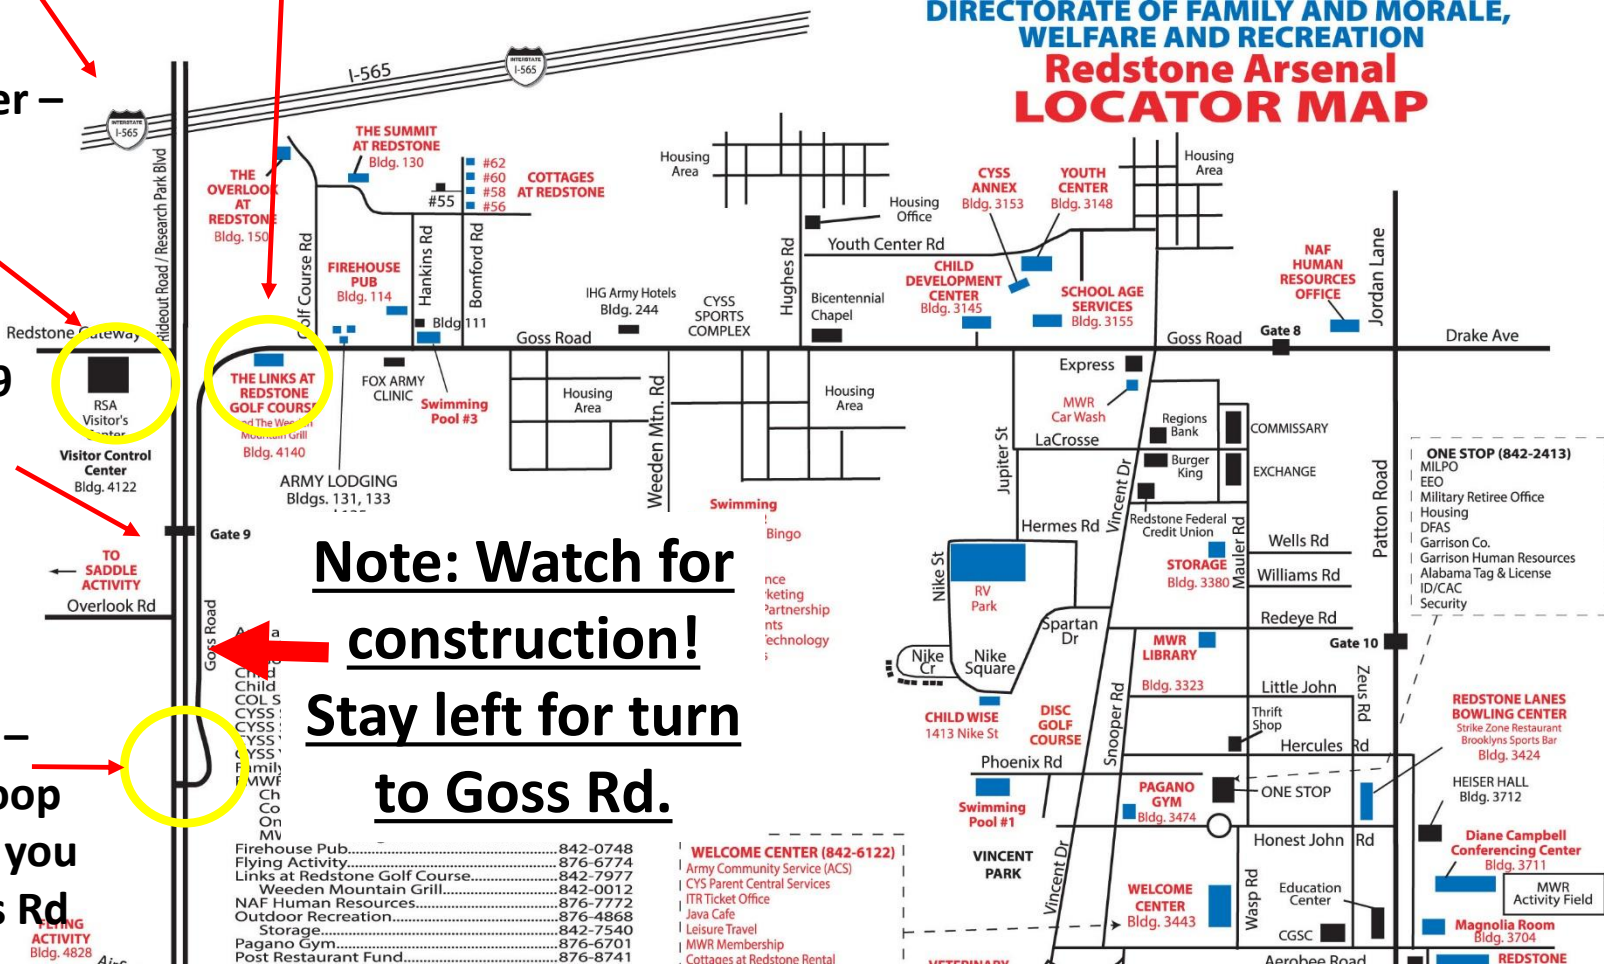

2016 Map to The Links at Redstone

HCMOAA Scholarship Fund Golf Tournament

The Links at Redstone Tournament Location

Take Exit 14
off I-565 for
Redstone
Arsenal

Visitor Center –
Stop and
Get Pass

Access Gate 9
Stop and
Show Pass

Stoplight –
Turn left, loop
around and you
are on Goss Rd

DIRECTORATE OF FAMILY AND MORALE, WELFARE AND RECREATION Redstone Arsenal LOCATOR MAP

**Note: Watch for
construction!
Stay left for turn
to Goss Rd.**